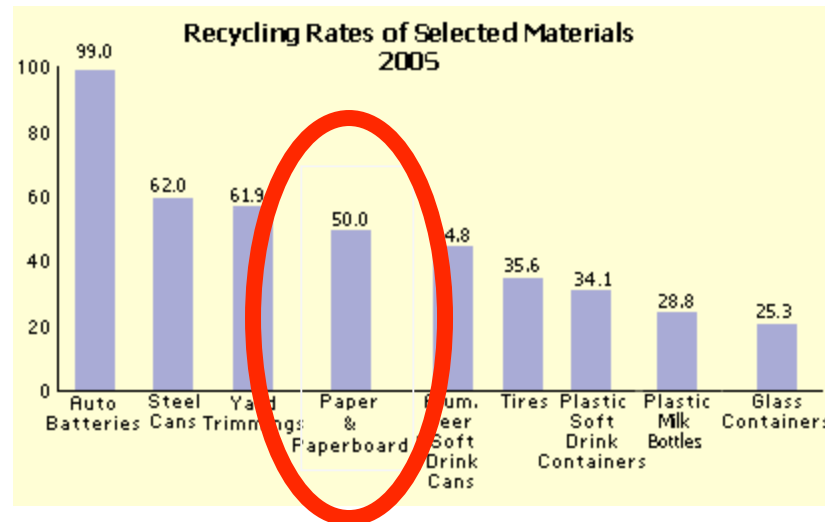

From Cradle to Cradle: Rethinking Amazon.com Packaging

Jose Padilla
Angelo Santiago
Brian VanOsdol
Amy L. Wong

Shipping and Boxes

Production

- Weight of Standard Book Shipping Box: 2.5 oz.
 - 17 trees to make one ton of paper
 - 17 trees to make 12,800 Book Shipping Boxes
- Packaging Industry produced 600 billion square feet of Corrugated Cardboard in 2002.
 - 37% of which became packaging boxes
 - 51.3/100.2 M tons of paper recovered (53.4%)

Disposal

- Shipping Packages accounts for more than 30% of your garbage
 - In 2005, a record 51.5 percent of the paper consumed in the U.S. (51.3 million tons) was recovered for recycling. Paper recovery now averages 346 pounds for each man, woman and child in the United States.