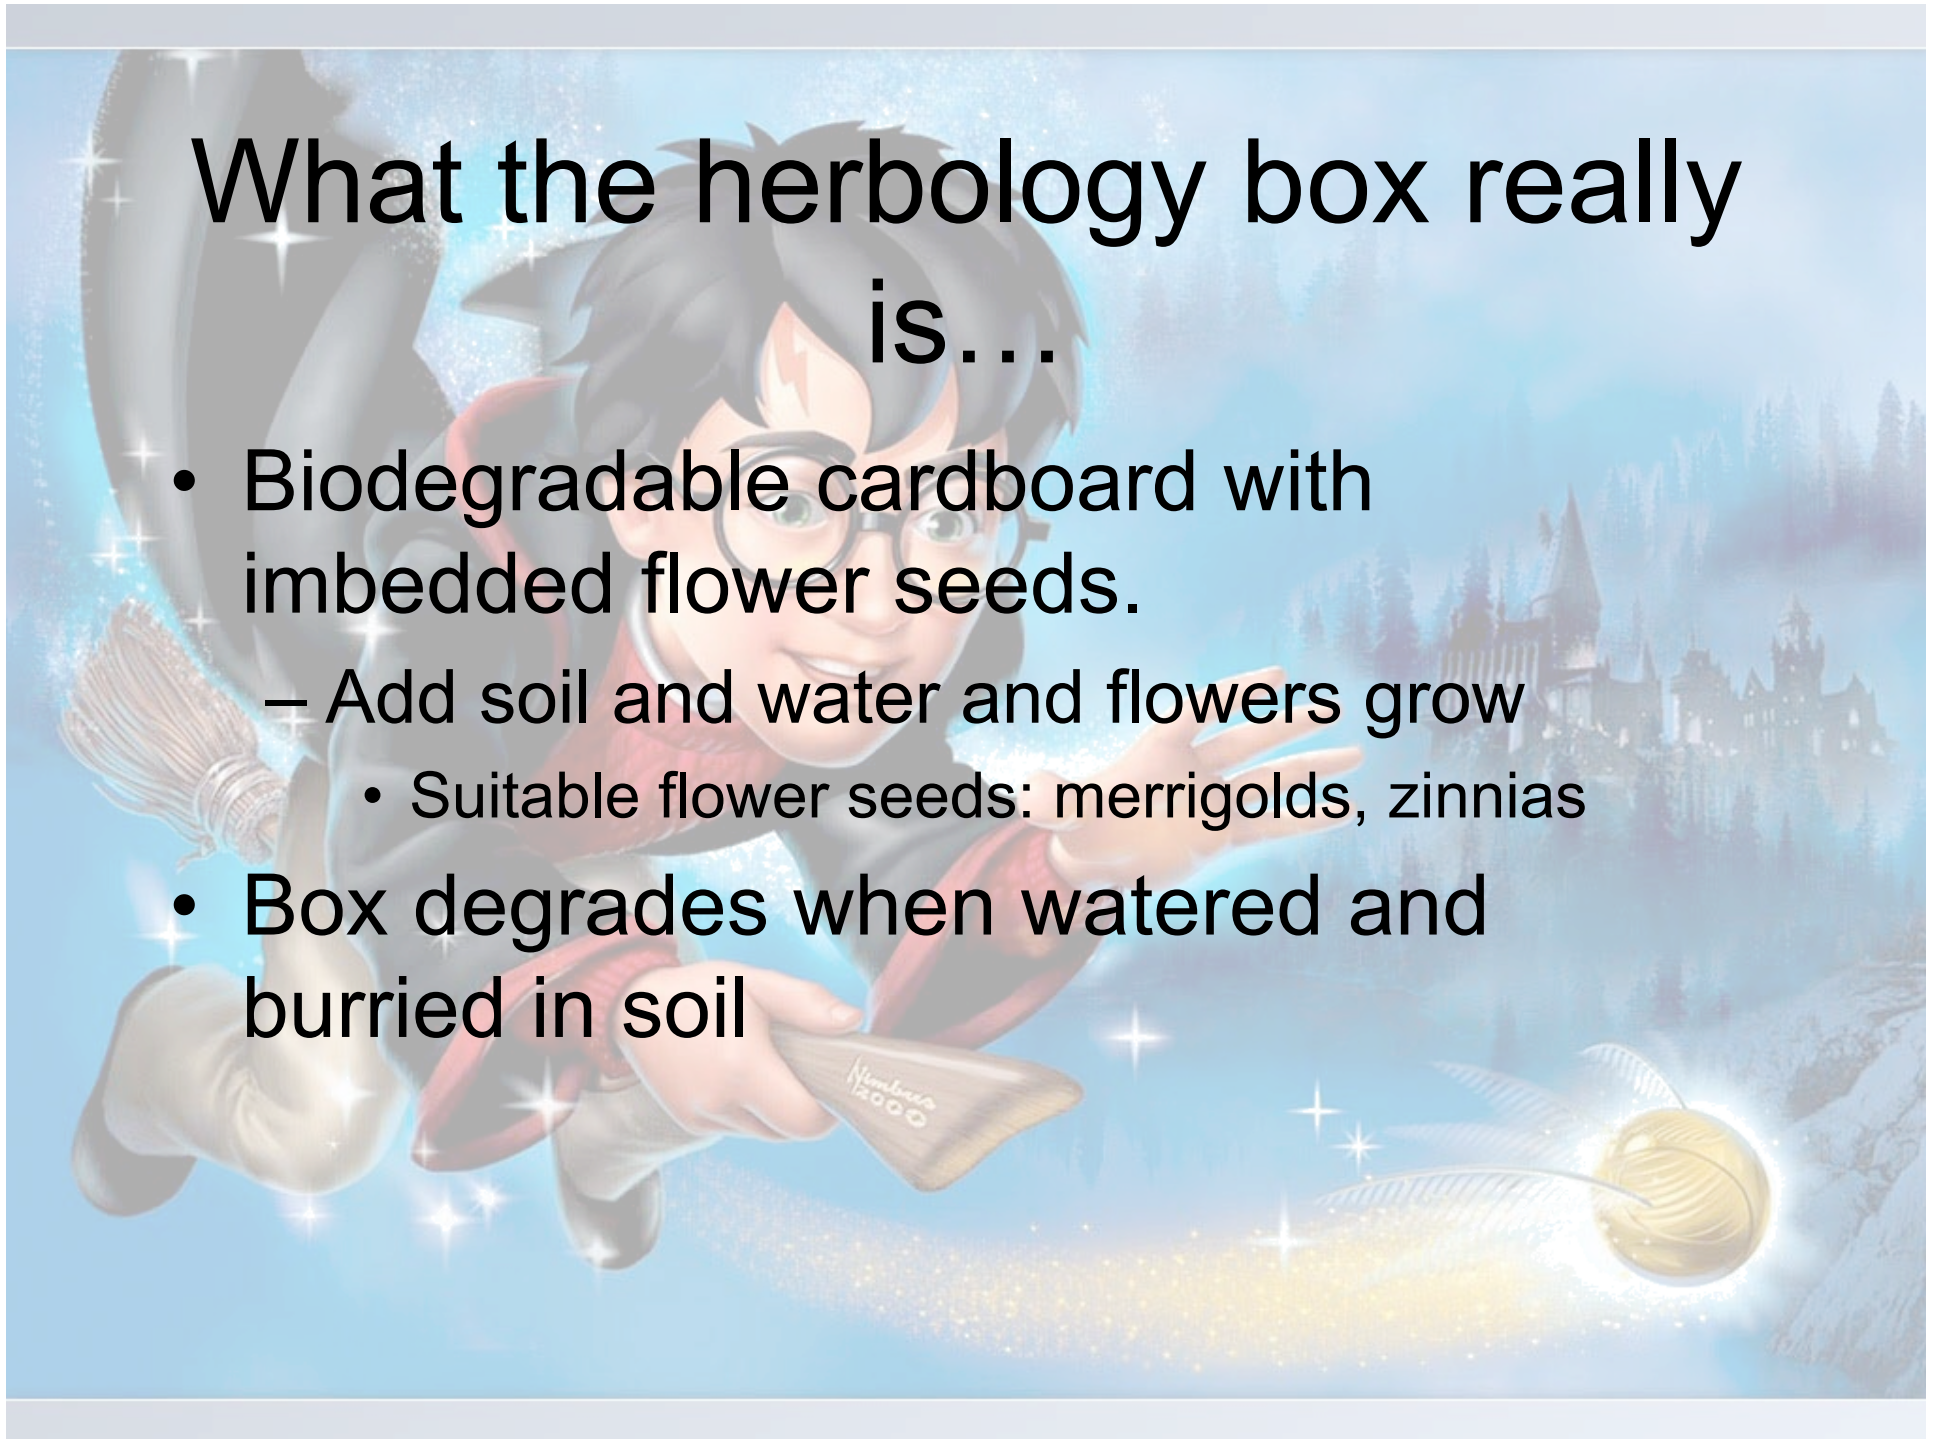

What the herbology box really is...

- Biodegradable cardboard with imbedded flower seeds.
  - Add soil and water and flowers grow
    - Suitable flower seeds: merrigolds, zinnias
- Box degrades when watered and burried in soil